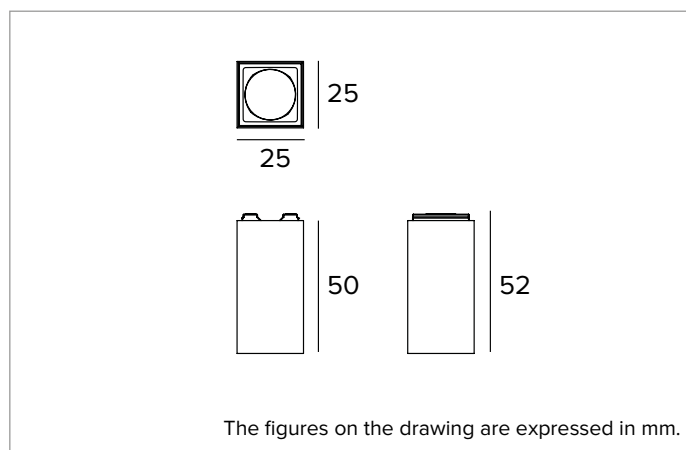

SOURCE

Hugh efficiency Ra90 LED Emitter.

Energy efficiency class: F

Nominal power: 2,1W

Nominal flux: 203lm

Colour rendering index: 90

Rf: 91.4

Rg: 103.9

CCT nominal: 3500K

SDCM: 2

Lifetime (L80/B10): >50000h tq +25°C

ILLUMINOTECHNICAL CHARACTERISTICS

The medium wide flood optical system has acrylic lenses and a black polycarbonate frame. The light is suitable for installation in work environments UGR<19 (EN12464-1).

Optic: LENS

Beam angles: MWFL

Optical efficiency: 72%

Fixture flux: 147lm

Luminous efficacy: 52lm/W

Photobiological safety: Compliant with RG1 low risk group

MECHANICAL CHARACTERISTICS

Black painted die-cast aluminium body. Fixed light, 25x25mm.

Colour and finish: Deep black

Dimensions: 25x25mm

Weight: 0.042Kg

Version: FIXED

Degree of protection: IP20

ELECTRICAL CHARACTERISTICS

Fixture Power: 3W

Power supply: 48Vdc

Insulation Class: CLASS 3

Class F: YES

Ambient temperature: 0°C / +25°C

INSTALLATION

Extremely rapid, versatile and simple mechanical and electrical coupling system using magnets which support the fixture on the Power Track and feed power inside the fixture on all versions.

NOTES

110-277Vac version available on request.

WARRANTY

5 years.

WARNING

Luminaire designed for disposal/recycling at end-of-life. Replaceable (LED only) light source by a professional. Replaceable control gear by a professional.

Due to the technological evolution of the electronic components, the data provided may be updated, and as such, confirmation must be requested during the order process.

Luminous flux and power supply have +/-10% tolerances with respect to the indicated value. tq +25°C (CIE 121).

We reserve the right to make technical changes.

Targetti Sankey S.r.l.
Via Pratese, 164
50145 Firenze - Italy
Tel: +39 055 37911
targetti.com
targetti@targetti.com

CCIAA Firenze
Share Capital:
€ 500.000,00
VAT N. (IT):
01537660480
R.E.A.: FI-275656

TARGETTI